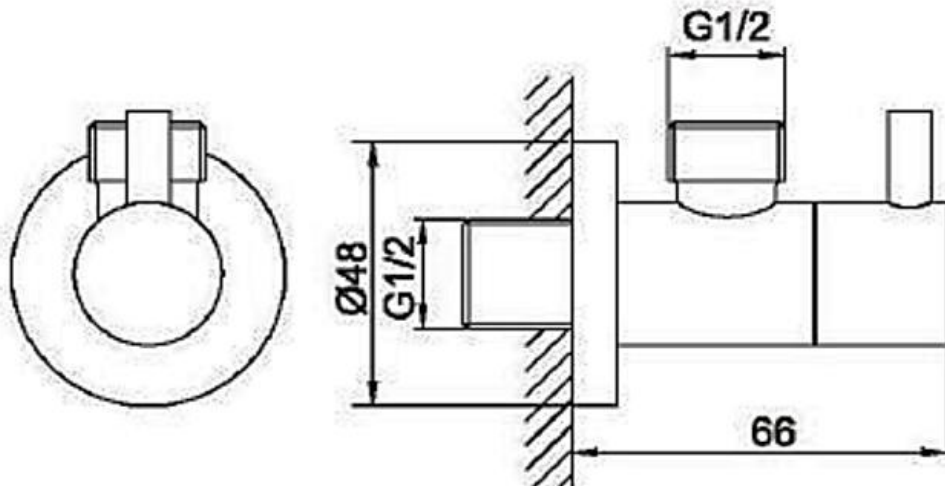

Brand : CAE, China
Name : Angle Valve
Item Code : 91.2907PBR
Color / Finish: Matte Black
Dimensions : 1/2" x 1/2"

- Product info:
- Angle valve
 - With wall flange

Flushing of pipe must be done before fittings are installed. Failure to do so voids the warranty.
Follow cleaning instructions and avoid using any harmful chemicals.
All information is for reference only. Installation shall always be based on the specs provided with actual delivered items.
For more info, visit www.sanitecph.com